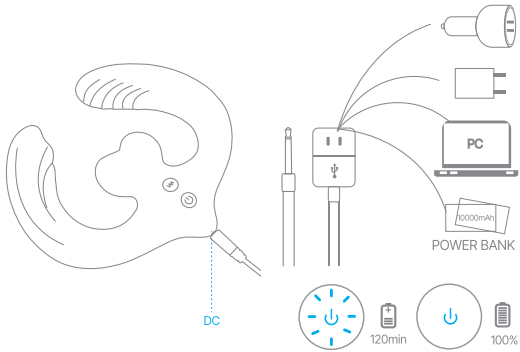

JYBIS

QUICK START GUIDE

SIZE

SPECIFICATIONS

Material: Silicone+ABS
Power Source: USB charging
Functions: 7 Vibrating Modes

Charging Time: 120min
Using Time: 60min
Waterproof: IPX7

FUNCTION

Product

- Long press "⏻" for 2s to power on/off.
- Short press "⏻" to change vibration modes of the two heads on the both sides.
- Short press "⚙️" to change vibration modes of the middle head.
- Long press "⏻" for 2s to pause the vibration modes of middle head.

Remote control

- Short press "⚙️" to change the vibration modes of middle head.
- Long press "⏻" for 2s to pause.
- Short press "⏻" to change the vibration modes of two heads on both sides.
- Long press "⏻" for 2s to pause.

USB CHARGING

*WARNING: Please DO NOT use adaptor with ">5V" output

- Please make sure your toy is fully charged while the first time
- Connect the device to USB port to charge.
- Do not use the device while charging.
- Please connect with power adaptor below 5V.
- Do not submerge under water.
- If the product is not charging while plugged in, please wait 10 minutes and try again.