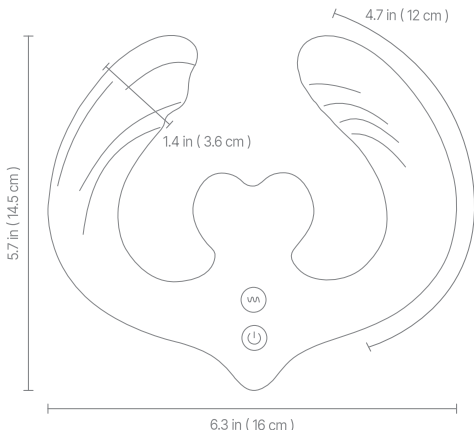

JYBIS

QUICK START GUIDE

SIZE

SPECIFICATIONS

Material: Silicone+ABS
Power Source: USB charging
Functions: 7 Vibrating Modes

Charging Time: 120min
Using Time: 60min
Waterproof: IPX7

FUNCTION

Product